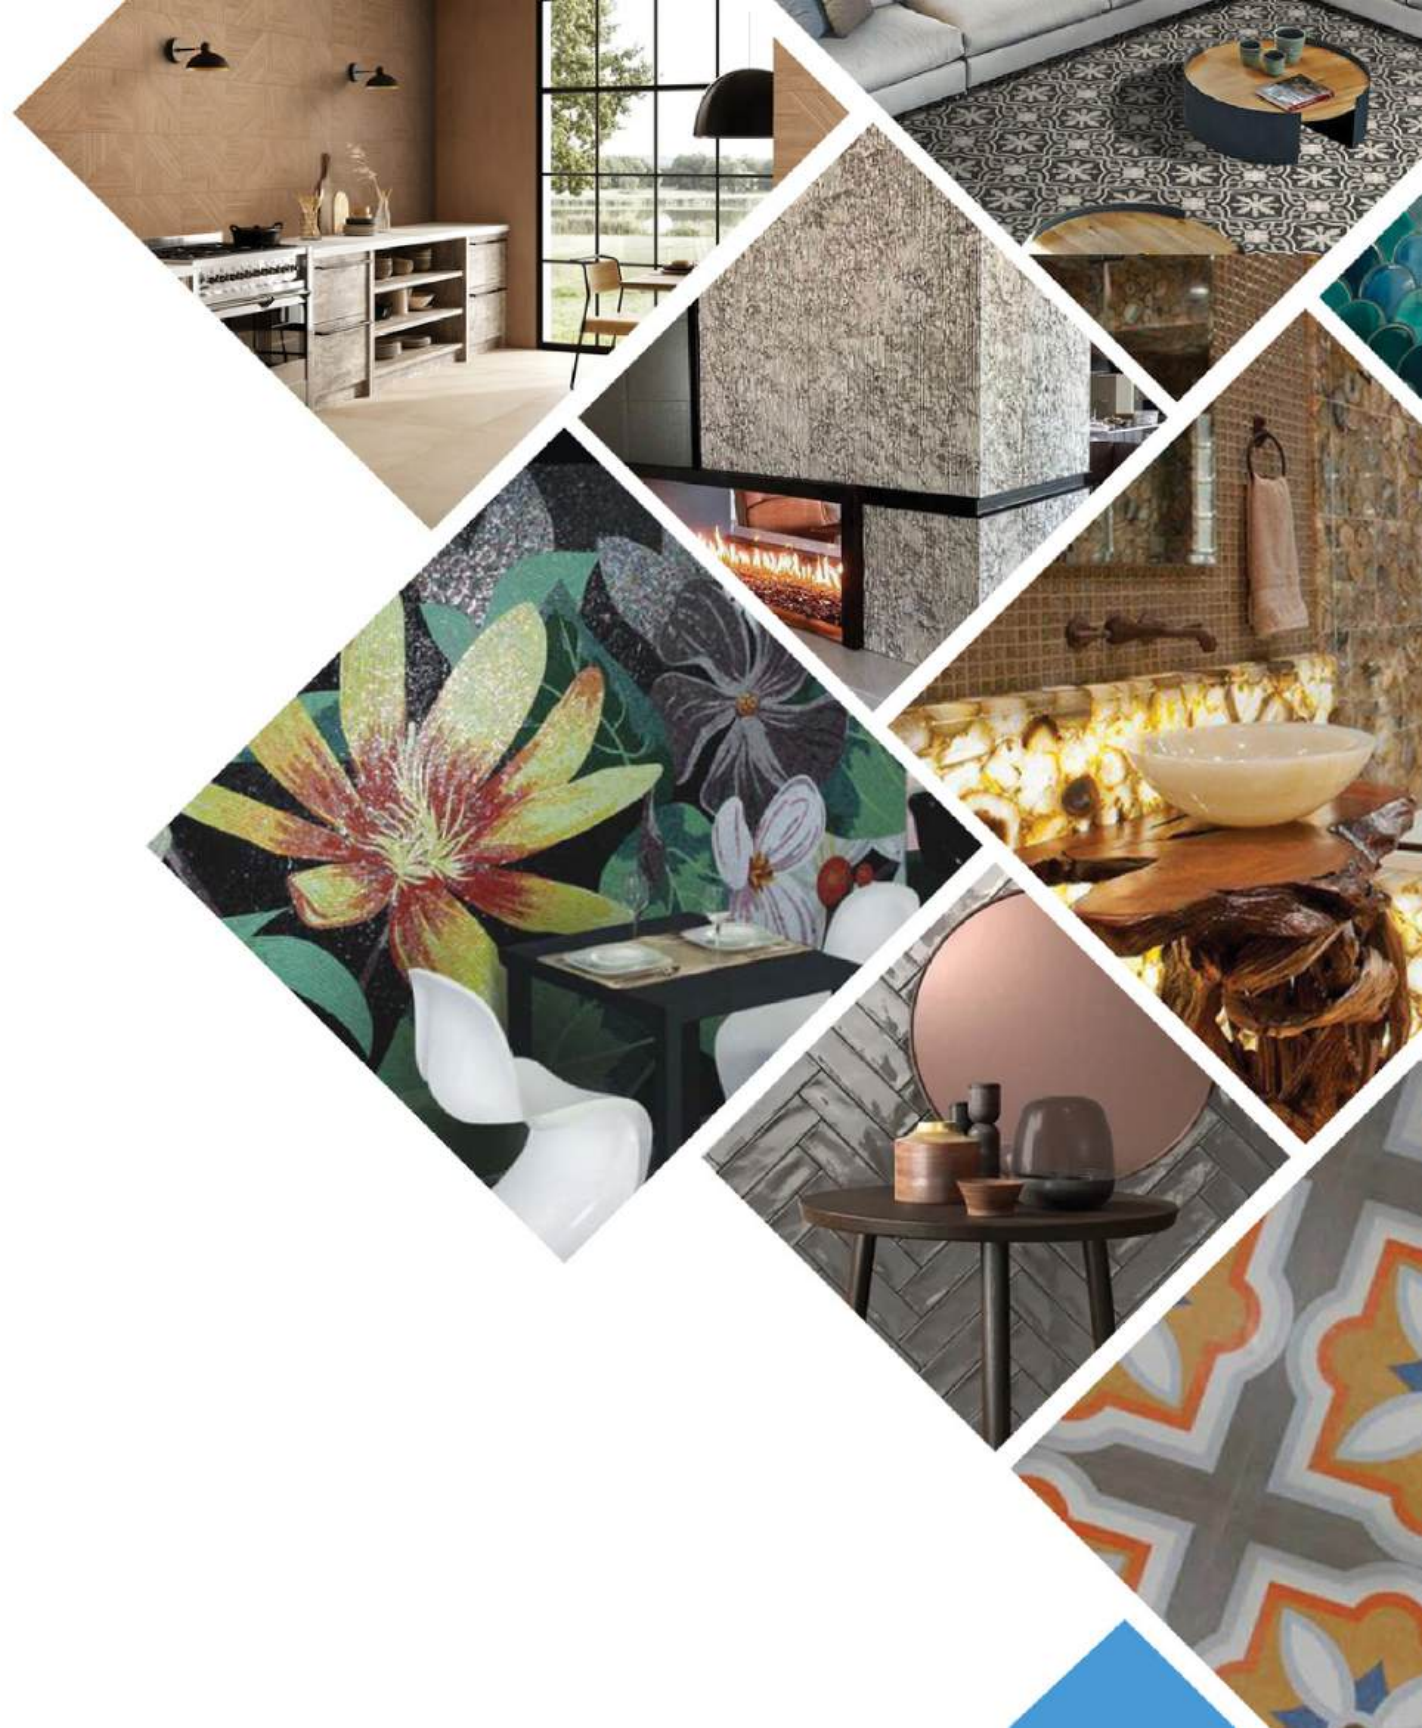

Since 1962

INDIA'S MOST RELIABLE
DESIGNER TILES
& STONE COMPANY

www.thestonepeople.in

Narration *through* Touch

FABRICANO
COLLECTION

GLAZED
VITRIFIED
TILES

AN ENRICHING EXPERIENCE

EXPERIENCE REFINED ELEGANCE OF TEXTURE IN EVERY TOUCH